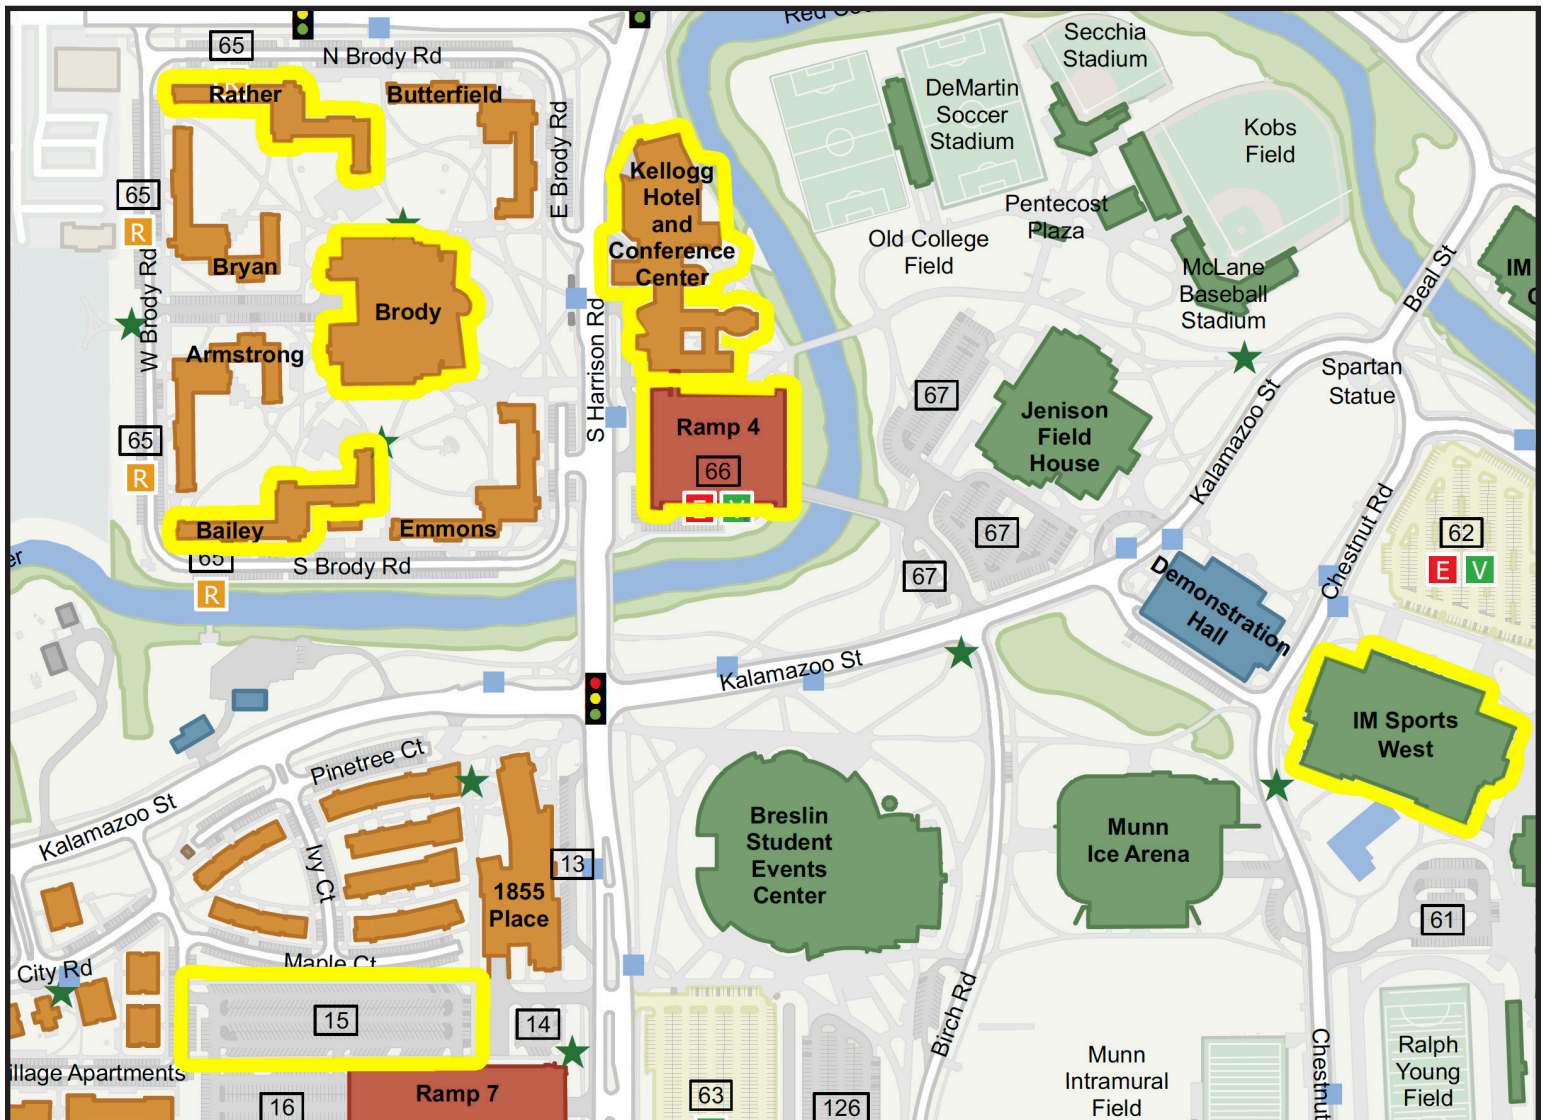

SWEDENBORG: ENVISIONING THE FUTURE

200TH ANNUAL CONVENTION OF THE SWEDENBORGIAN CHURCH

Michigan State University 2024 Convention Map

PLEASE NOTE: relevant buildings are highlighted yellow.

This map is not to scale. The distance between the Kellogg Hotel and Brody Hall is 0.1 mile, the distance of Rather Hall to IM Sports West is 0.7 mile, and Parking lot 15 to Rather Hall is 0.5 mile.

BAILEY HALL – Dormitory where the SCYL group is staying

BRODY – Dining Hall, Mini Courses, COM Meetings, and Dormitory Service Center

KELLOGG HOTEL AND CONFERENCE CENTER – Check-in, hotel rooms, banquet, and auditorium

IM SPORTS WEST – Indoor pool facilities, gym, recreational facilities

PARKING LOT 15 – Free to park area. Can load and unload closer to the dorms at check-in and check-out.

RATHER HALL – Dormitory where our adult guests are staying

RAMP 4 – Parking adjacent to the hotel that costs \$15/day